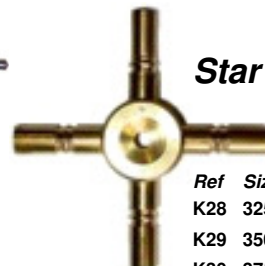

Star Clock Keys

Ref	Size	Price
K28	325 : 375 : 425 : 475	£14.50 ea
K29	350 : 400 : 450 : 500	£14.50 ea
K30	375 : 425 : 475 : 525	£14.50 ea
K37	400 : 450 : 500 : 525	£14.00 ea

Conversion Table for Clock Key Numbers to Metric European Sizes

000	00	0	1	2	3	4	5	6	7	8	9	10	11	12	13	14	15	16	17
1.75	2.0	2.2	2.5	2.7	3.0	3.2	3.5	3.7	4.0	4.2	4.5	4.7	5.0	5.2	5.5	5.7	6.0	6.2	6.50

Tel: (01274) 497171 Fax: (01274) 547407 email: orders@agthomas.co.uk www.agtshop.co.uk